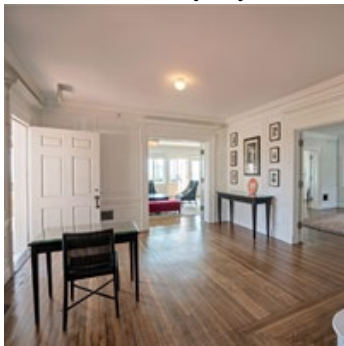

beach house

FILM & PHOTO SHOOT SITE IDEAS

Guest House

Event House

Pool House

GH Entryway

Classroom

Changing Rooms & Bathrooms

GH Parlor/ Living Room

Prep Kitchens

Pool Showers

Veranda Room Set as Bedroom

Stairs

Pool Side Lounge

ANNENBERG COMMUNITY BEACH HOUSE

415 Pacific Coast Highway | Santa Monica, CA 90402 | 310.458.4934 | annenbergbeachhouse.com