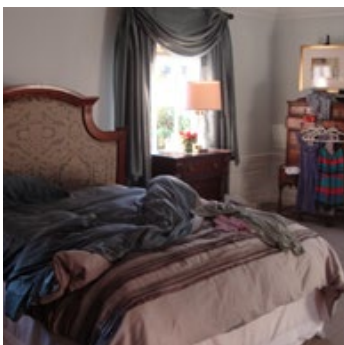

GH Parlor/ Living Room

Prep Kitchens

Pool Showers

Veranda Room Set as Bedroom

Stairs

Pool Side Lounge

ANNENBERG COMMUNITY BEACH HOUSE

415 Pacific Coast Highway | Santa Monica, CA 90402 | 310.458.4934 | annenbergbeachhouse.com