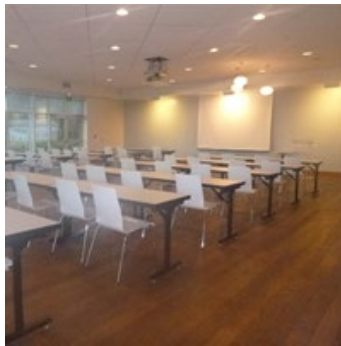

beach house

FILM & PHOTO SHOOT SITE IDEAS

Guest House

Event House

Pool House

GH Entryway

Classroom

Changing Rooms & Bathrooms

GH Parlor/ Living Room

Prep Kitchens

Pool Showers

Veranda Room Set as Bedroom

Stairs

Pool Side Lounge

ANNENBERG COMMUNITY BEACH HOUSE

415 Pacific Coast Highway | Santa Monica, CA 90402 | 310.458.4934 | annenbergbeachhouse.com