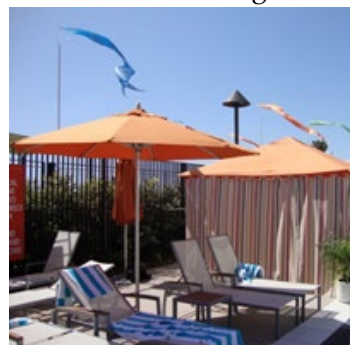

beach house

FILM & PHOTO SHOOT SITE IDEAS

Guest House

Event House

Pool House

GH Entryway

Classroom

Changing Rooms & Bathrooms

GH Parlor/ Living Room

Prep Kitchens

Pool Showers

Veranda Room Set as Bedroom

Stairs

Pool Side Lounge

ANNENBERG COMMUNITY BEACH HOUSE

415 Pacific Coast Highway | Santa Monica, CA 90402 | 310.458.4934 | annenbergbeachhouse.com