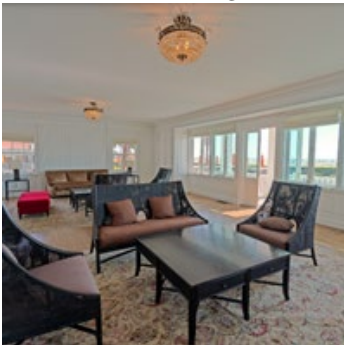

beach house

FILM & PHOTO SHOOT SITE IDEAS

Guest House

Event House

Pool House

GH Entryway

Classroom

Changing Rooms & Bathrooms

GH Parlor/ Living Room

Prep Kitchens

Pool Showers

Veranda Room Set as Bedroom

Stairs

Pool Side Lounge

ANNENBERG COMMUNITY BEACH HOUSE

415 Pacific Coast Highway | Santa Monica, CA 90402 | 310.458.4934 | annenbergbeachhouse.com